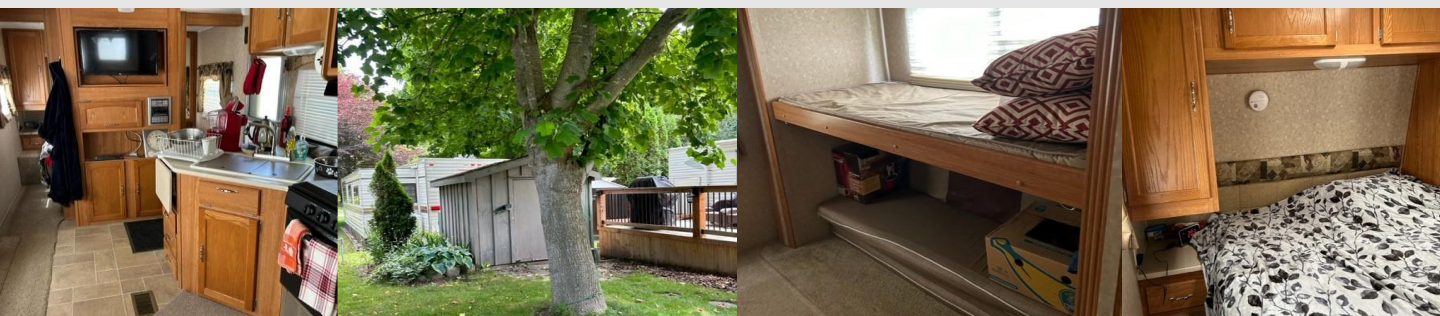

2009 Palomino Puma 31' Trailer for Sale

Maitland Valley Marina & Resort Park

Site B10 –Asking Price - \$45,000

Seasonal (May 1 to October 31) trailer has many updated features including a large deck (2020), new queen pillowtop mattress (2021), toilet (2021), upgraded hydro (2022) and newer canopy (2021).

Features: 4 pc bathroom, all appliances, plenty of storage and shed (with tools included). Sleeps 6 comfortably with queen bedroom, 2 slide outs and 2 bunks

Park Features: Well maintained lot, playground, access to outdoor pool, clubhouse and private beach. Free basic WiFi & optional high speed internet packages

Included: TV entertainment wall, includes dishes, cutlery, pots & pans, Coleman BBQ and lazy boy outdoor furniture

For more information or to arrange a viewing,
please contact Vera at (519) 535-7255