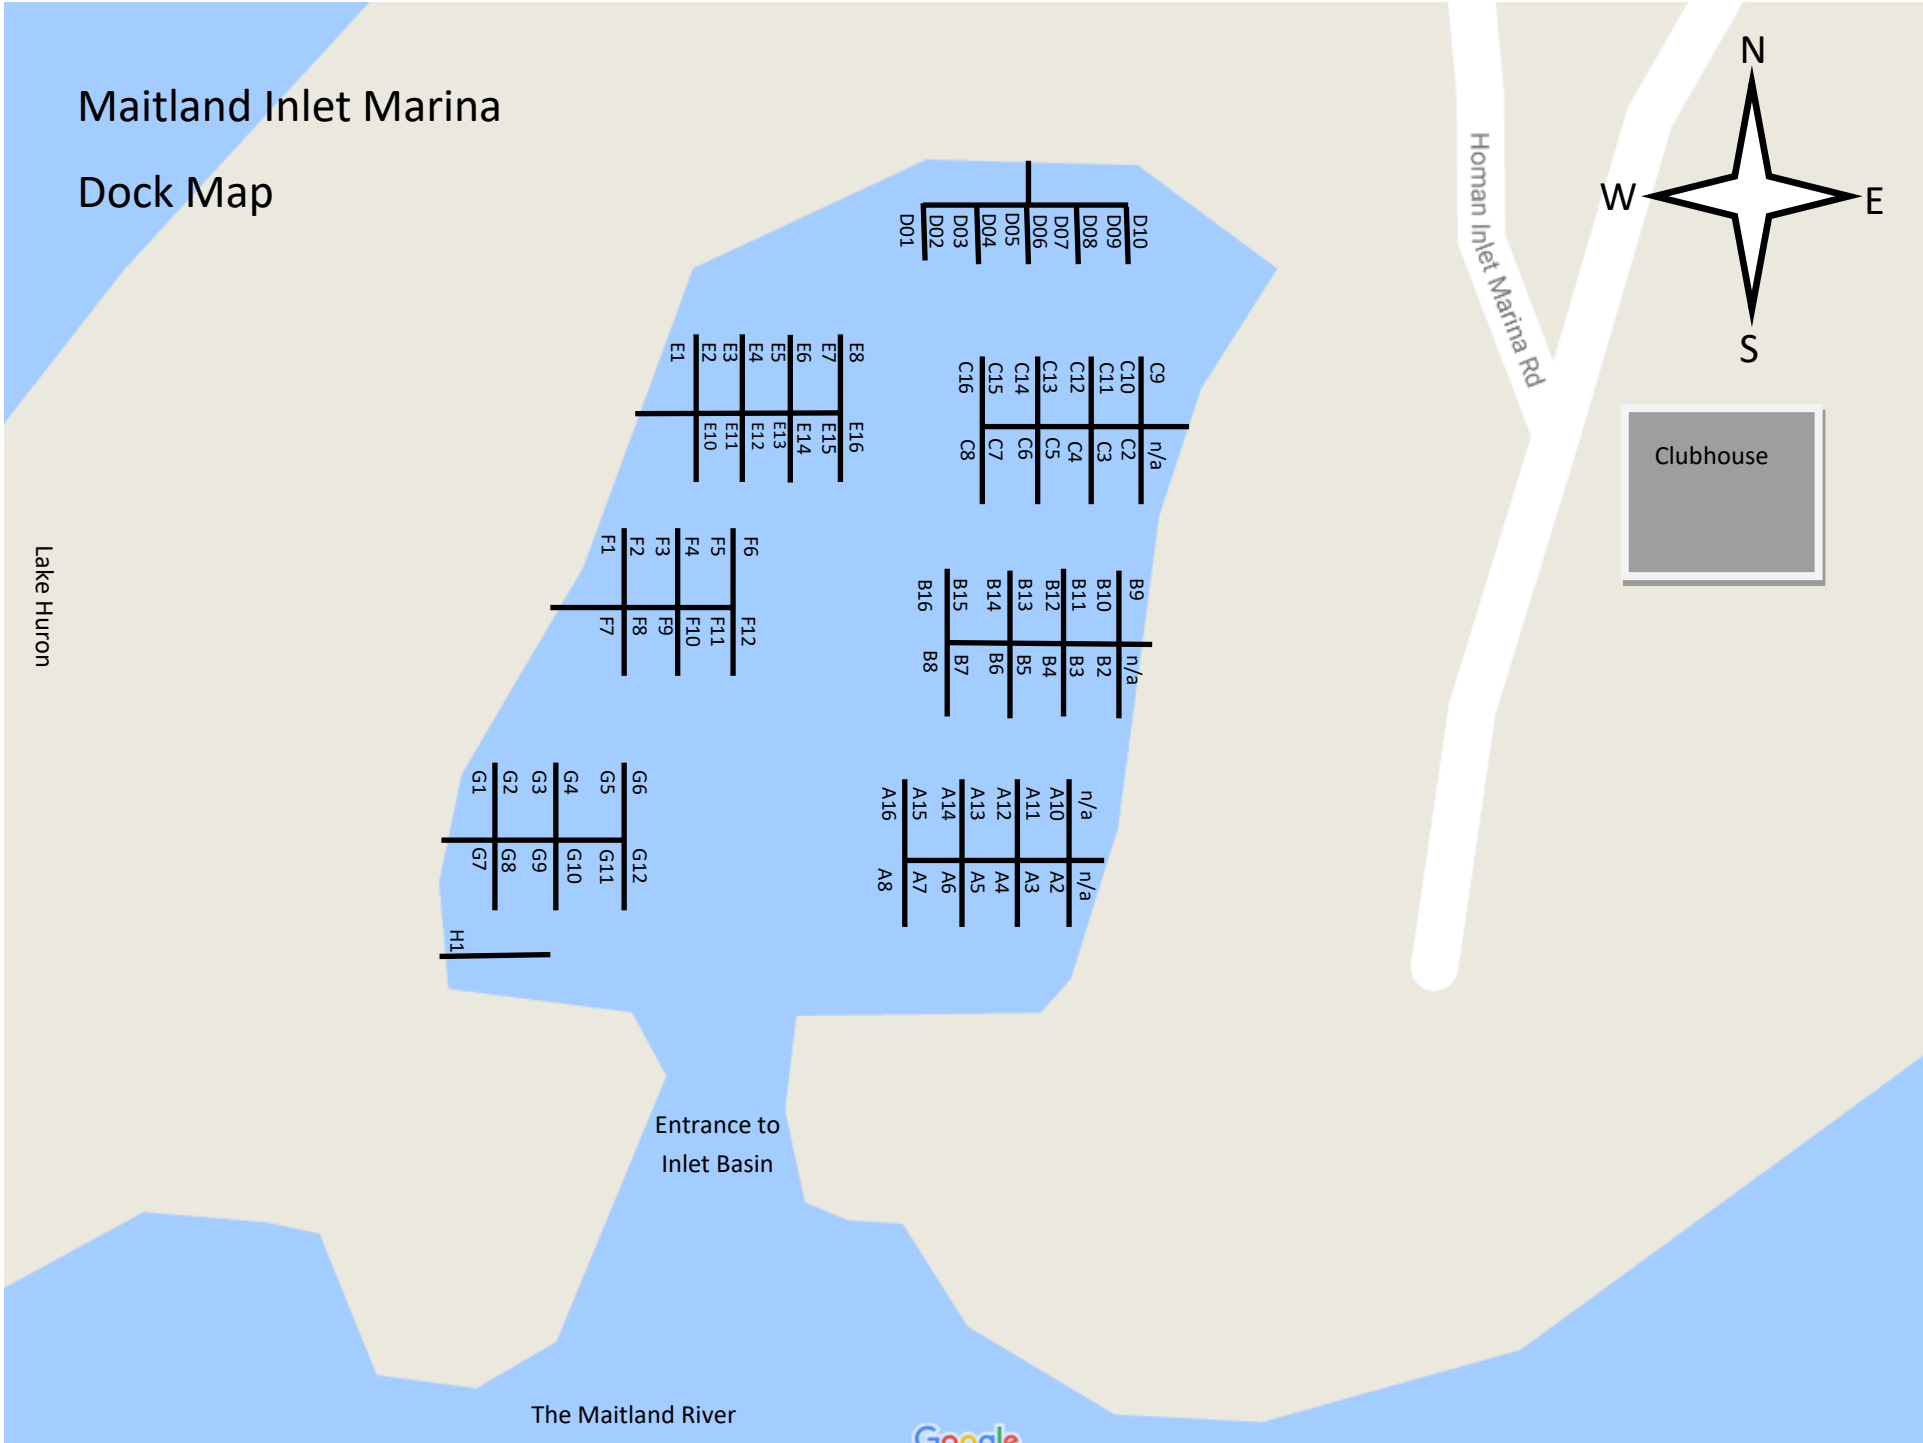

# Maitland Inlet Marina

## Dock Map

Lake Huron

Entrance to Inlet Basin

The Maitland River

Homan Inlet Marina Rd

Clubhouse